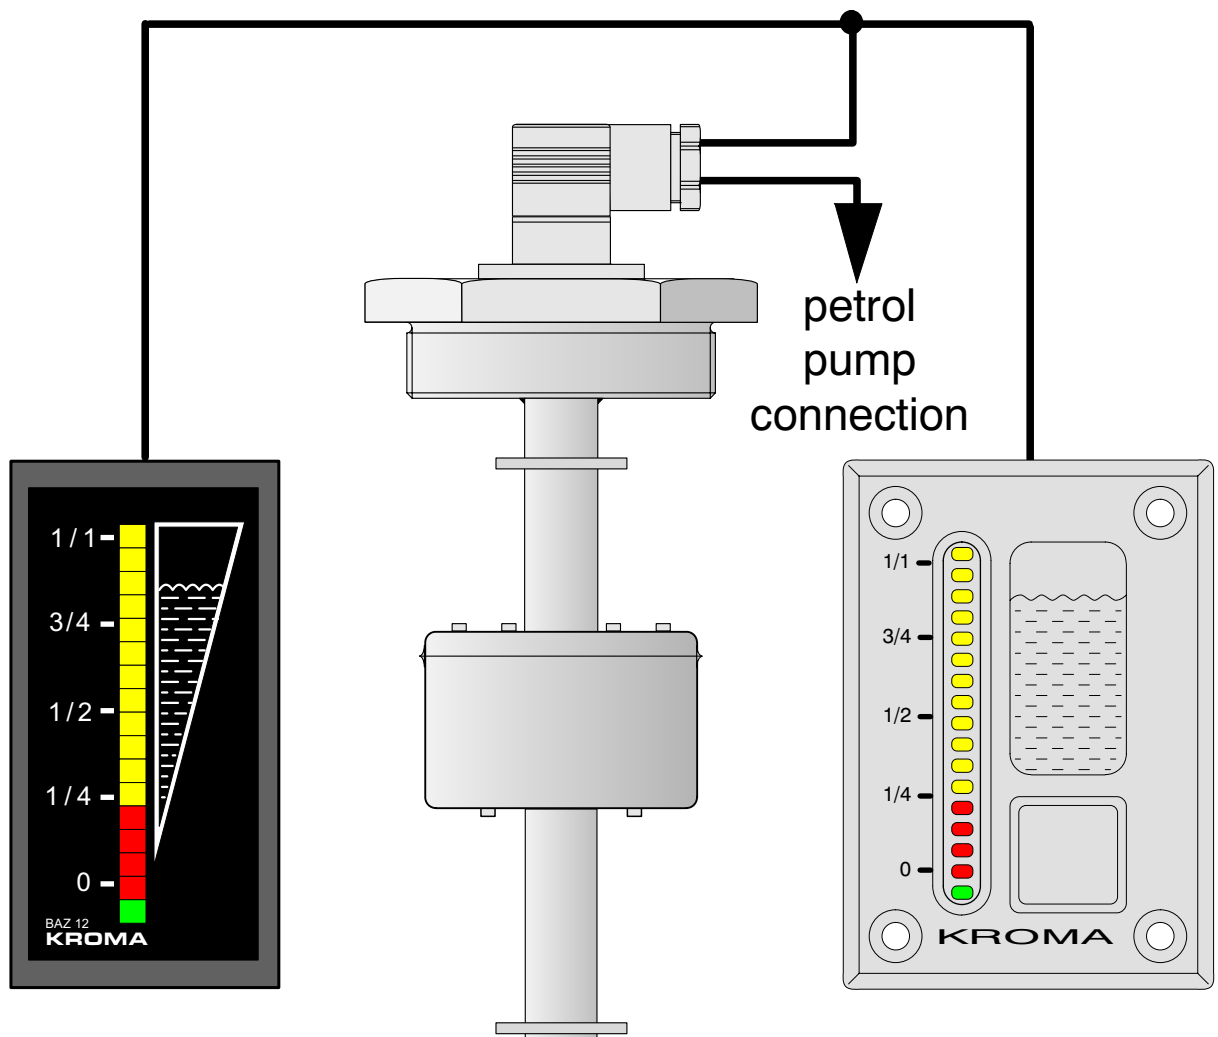

# Tank Level Indicator

with level limit switch as overflow protector

BAZ 12

MWAS 2

BAZ 13

## Description

The KROMA TSA 02 tank level indicator is suited for both diesel and fuel oil. It comprises of one KROMA MWAS 2 filling level sensor, one KROMA BAZ 12 level indicator and one KROMA BAZ 13 level indicator.

The KROMA MWAS 2 sensor is made of stainless steel and operates on the float principle. It can be furnished with different connecting elements and lengths up to three meters. Dependent on the filling level, the level sensor transmits a resistance value to the level indicators. Their good visible extra bright LED band permits easy reading of the tank level.

In addition, the KROMA MWAS 2 sensor is equipped with an overfill switch which opens at the maximum level. For fuelling jobs, it is connected to the overfill protector of the petrol pump by a two-wire cable and a plug.