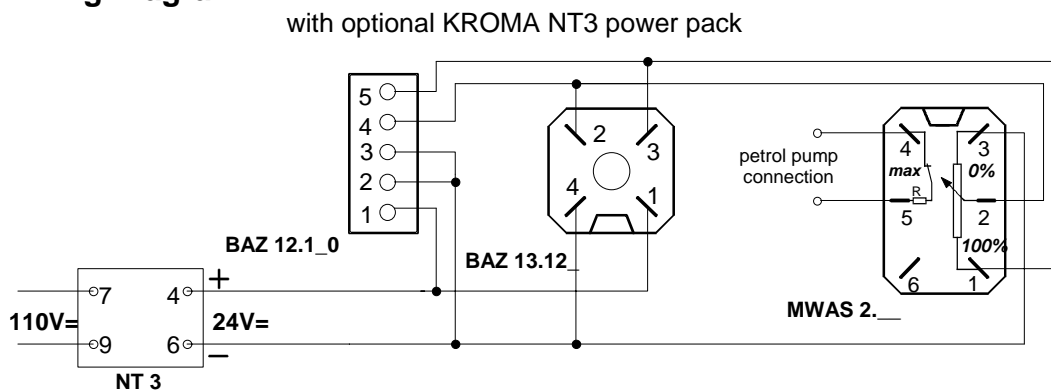

In addition, the KROMA MWAS 2 sensor is equipped with an overfill switch which opens at the maximum level. For fuelling jobs, it is connected to the overfill protector of the petrol pump by a two-wire cable and a plug.

The BAZ 13 is accommodated in a shock-resistant stainless steel enclosure which is additionally equipped with a vandal-safe piezoelectric pushbutton to switch on the LED band via a time element. After actuation of the piezoelectric pushbutton, the BAZ 13 automatically switches off after 15 seconds.

The BAZ 12 level indicator designed for panel mounting is operated by a pushbutton.

Special Features

- Good visible, bright tank level indication at two sites
- Great distance between level sensor and two level indicators
- BAZ 13 level indicator with shock-resistant vandal-safe stainless steel enclosure
- Overfill switch for connection of the petrol pump's overfill protector
- Easy installation through plug-and-socket connection
- Vibration- and shockproof
- Suited for use in vehicles
- Tested as per EN 50155 (BN 411002)
- High degree of protection (IP 65)
- Protected by letters patent

Technical Data

Refer to KROMA BAZ 12 and BAZ 13 level indicators and KROMA MWAS 2 filling level sensor.

Wiring Diagram

Subject to technical modifications.